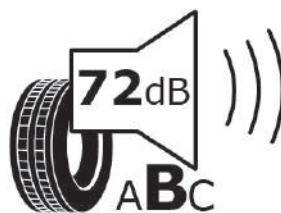

AdvanteX^{SM} SUV TR259

215/65R16 102V

For Europe EAN

For USA UPC

ENERGY

TRIANGLE

CBPTR25921G16VFJ

215/65R16 102 V

C1

2020/740